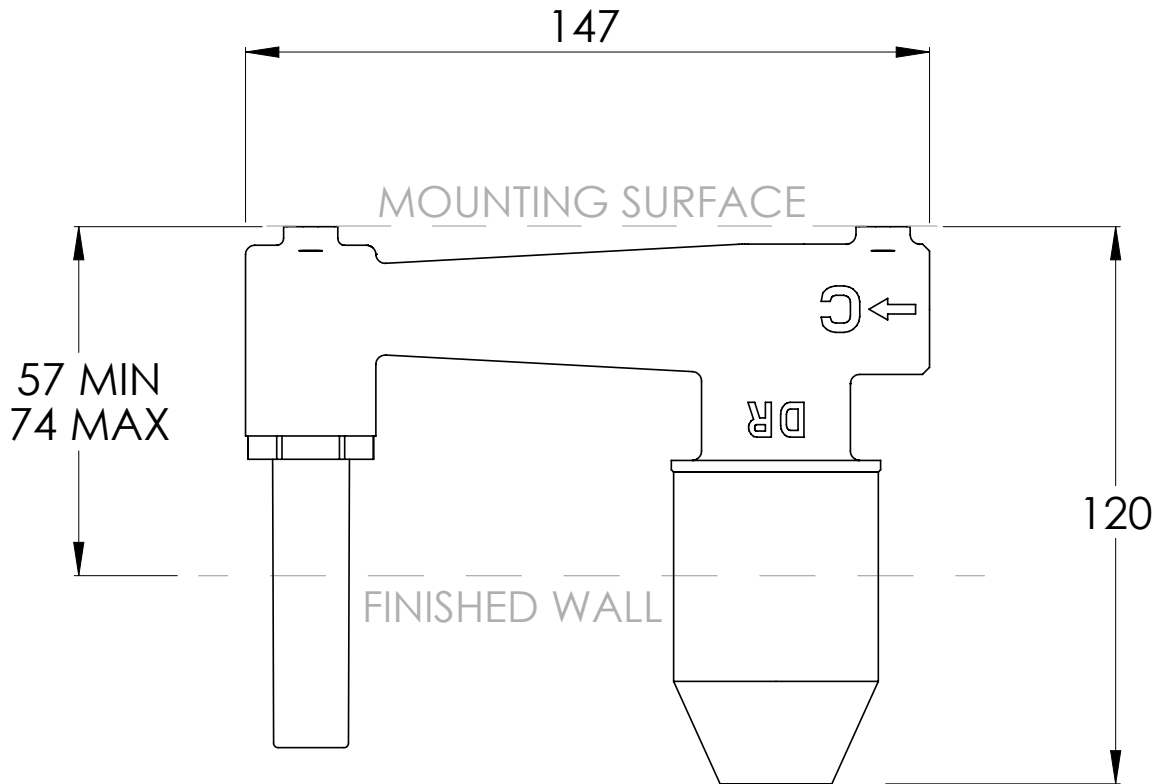

COALBROOK

ZU1007

WALL MOUNTED 2 HOLE BASIN  
MIXER - TRIM

DATE: 02/09/21

REVISION: A

DIMENSIONS IN MILLIMETRES

WHILST EVERY EFFORT IS MADE TO ENSURE THE ACCURACY OF THESE DATA SHEETS THEY ARE SUBJECT TO CHANGE WITHOUT NOTICE AS PART OF THE COMPANY'S PRODUCT DEVELOPMENT PROCESS

**COALBROOK**

**ZU1007**

WALL MOUNTED 2 HOLE BASIN  
MIXER - ROUGH

DATE: 02/09/21

REVISION: A

DIMENSIONS IN MILLIMETRES

WHILST EVERY EFFORT IS MADE TO ENSURE THE ACCURACY OF THESE DATA SHEETS THEY ARE SUBJECT TO CHANGE WITHOUT NOTICE AS PART OF THE COMPANY'S PRODUCT DEVELOPMENT PROCESS