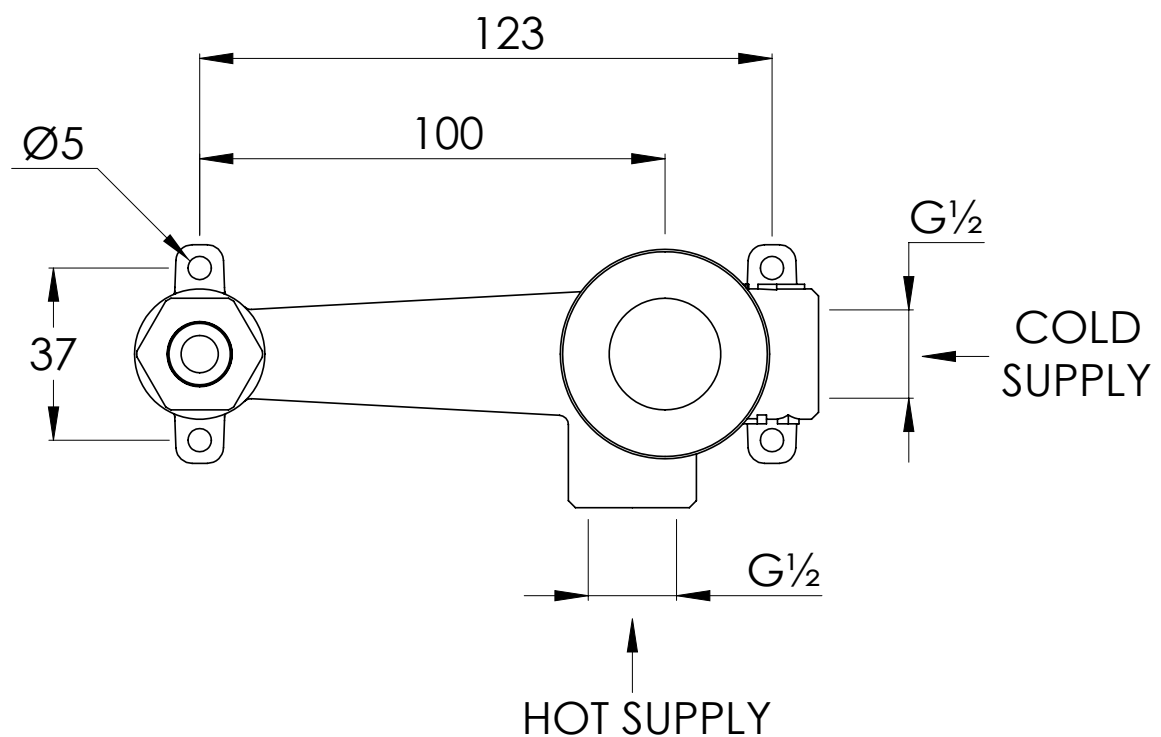

COALBROOK

ZU1007

WALL MOUNTED 2 HOLE BASIN  
MIXER - TRIM

DATE: 02/09/21

REVISION: A

DIMENSIONS IN MILLIMETRES

WHILST EVERY EFFORT IS MADE TO ENSURE THE ACCURACY OF THESE DATA SHEETS THEY ARE SUBJECT TO CHANGE WITHOUT NOTICE AS PART OF THE COMPANY'S PRODUCT DEVELOPMENT PROCESS

**COALBROOK**

**ZU1007**

WALL MOUNTED 2 HOLE BASIN  
MIXER - ROUGH

DATE: 02/09/21

REVISION: A

DIMENSIONS IN MILLIMETRES

WHILST EVERY EFFORT IS MADE TO ENSURE THE ACCURACY OF THESE DATA SHEETS THEY ARE SUBJECT TO CHANGE WITHOUT NOTICE AS PART OF THE COMPANY'S PRODUCT DEVELOPMENT PROCESS