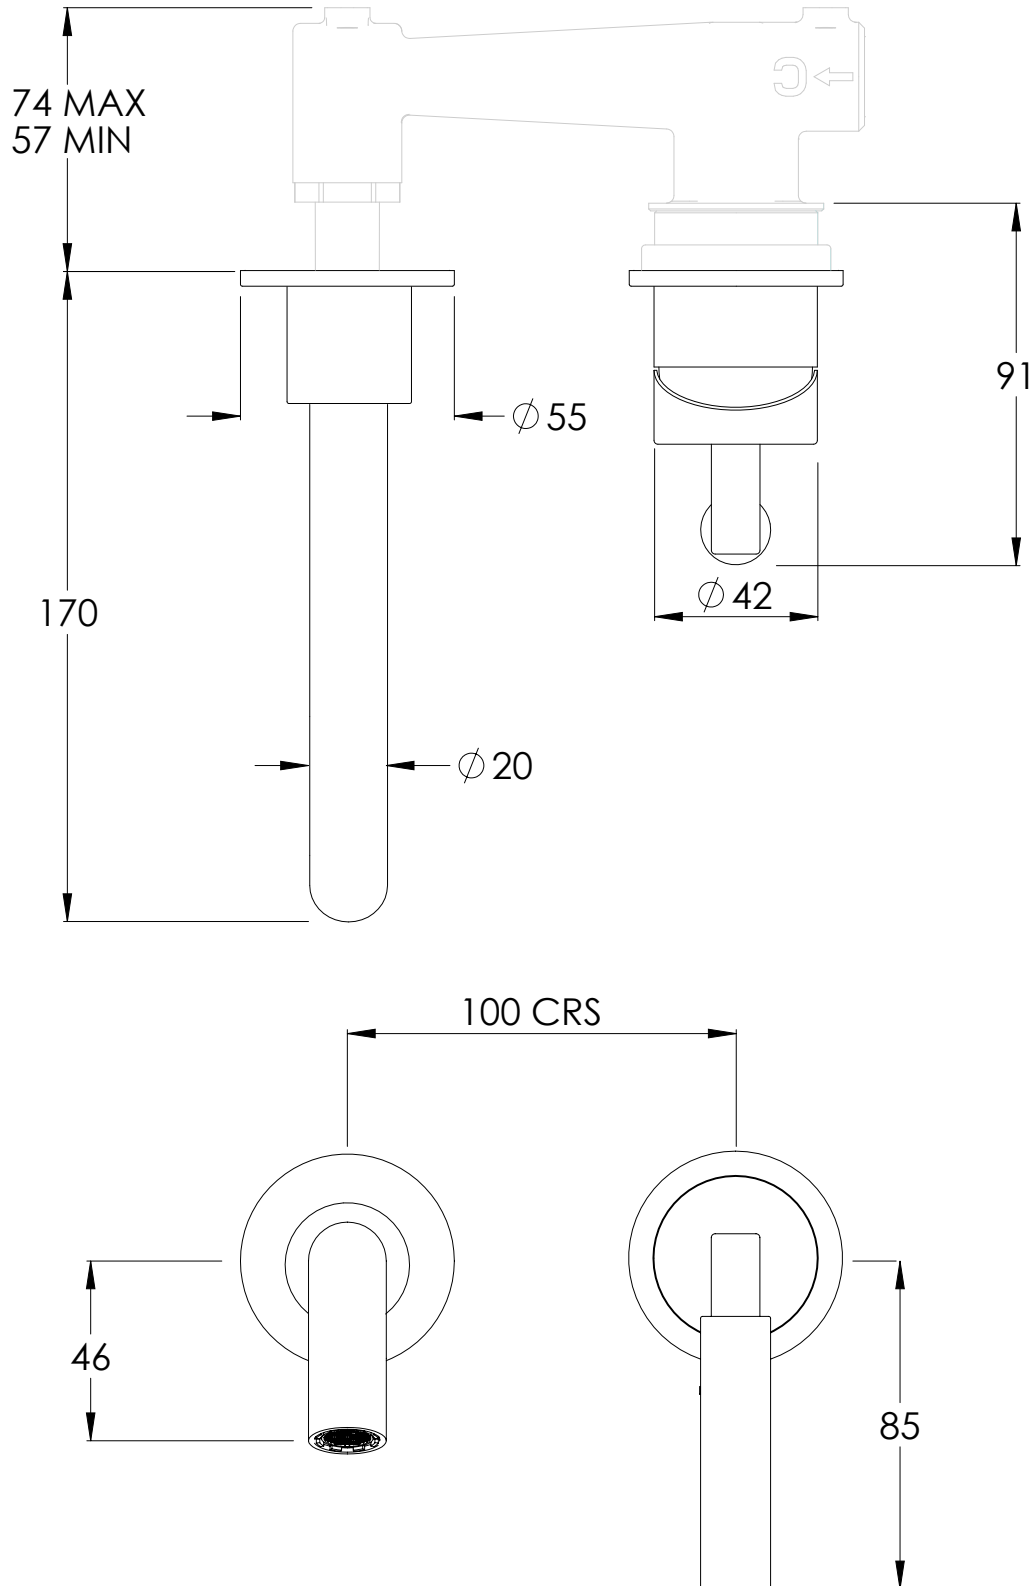

COALBROOK

ZU1007

WALL MOUNTED 2 HOLE BASIN  
MIXER - TRIM

DATE: 02/09/21

REVISION: A

DIMENSIONS IN MILLIMETRES

WHILST EVERY EFFORT IS MADE TO ENSURE THE ACCURACY OF THESE DATA SHEETS THEY ARE SUBJECT TO CHANGE WITHOUT NOTICE AS PART OF THE COMPANY'S PRODUCT DEVELOPMENT PROCESS

**COALBROOK**

**ZU1007**

WALL MOUNTED 2 HOLE BASIN  
MIXER - ROUGH

DATE: 02/09/21

REVISION: A

DIMENSIONS IN MILLIMETRES

WHILST EVERY EFFORT IS MADE TO ENSURE THE ACCURACY OF THESE DATA SHEETS THEY ARE SUBJECT TO CHANGE WITHOUT NOTICE AS PART OF THE COMPANY'S PRODUCT DEVELOPMENT PROCESS